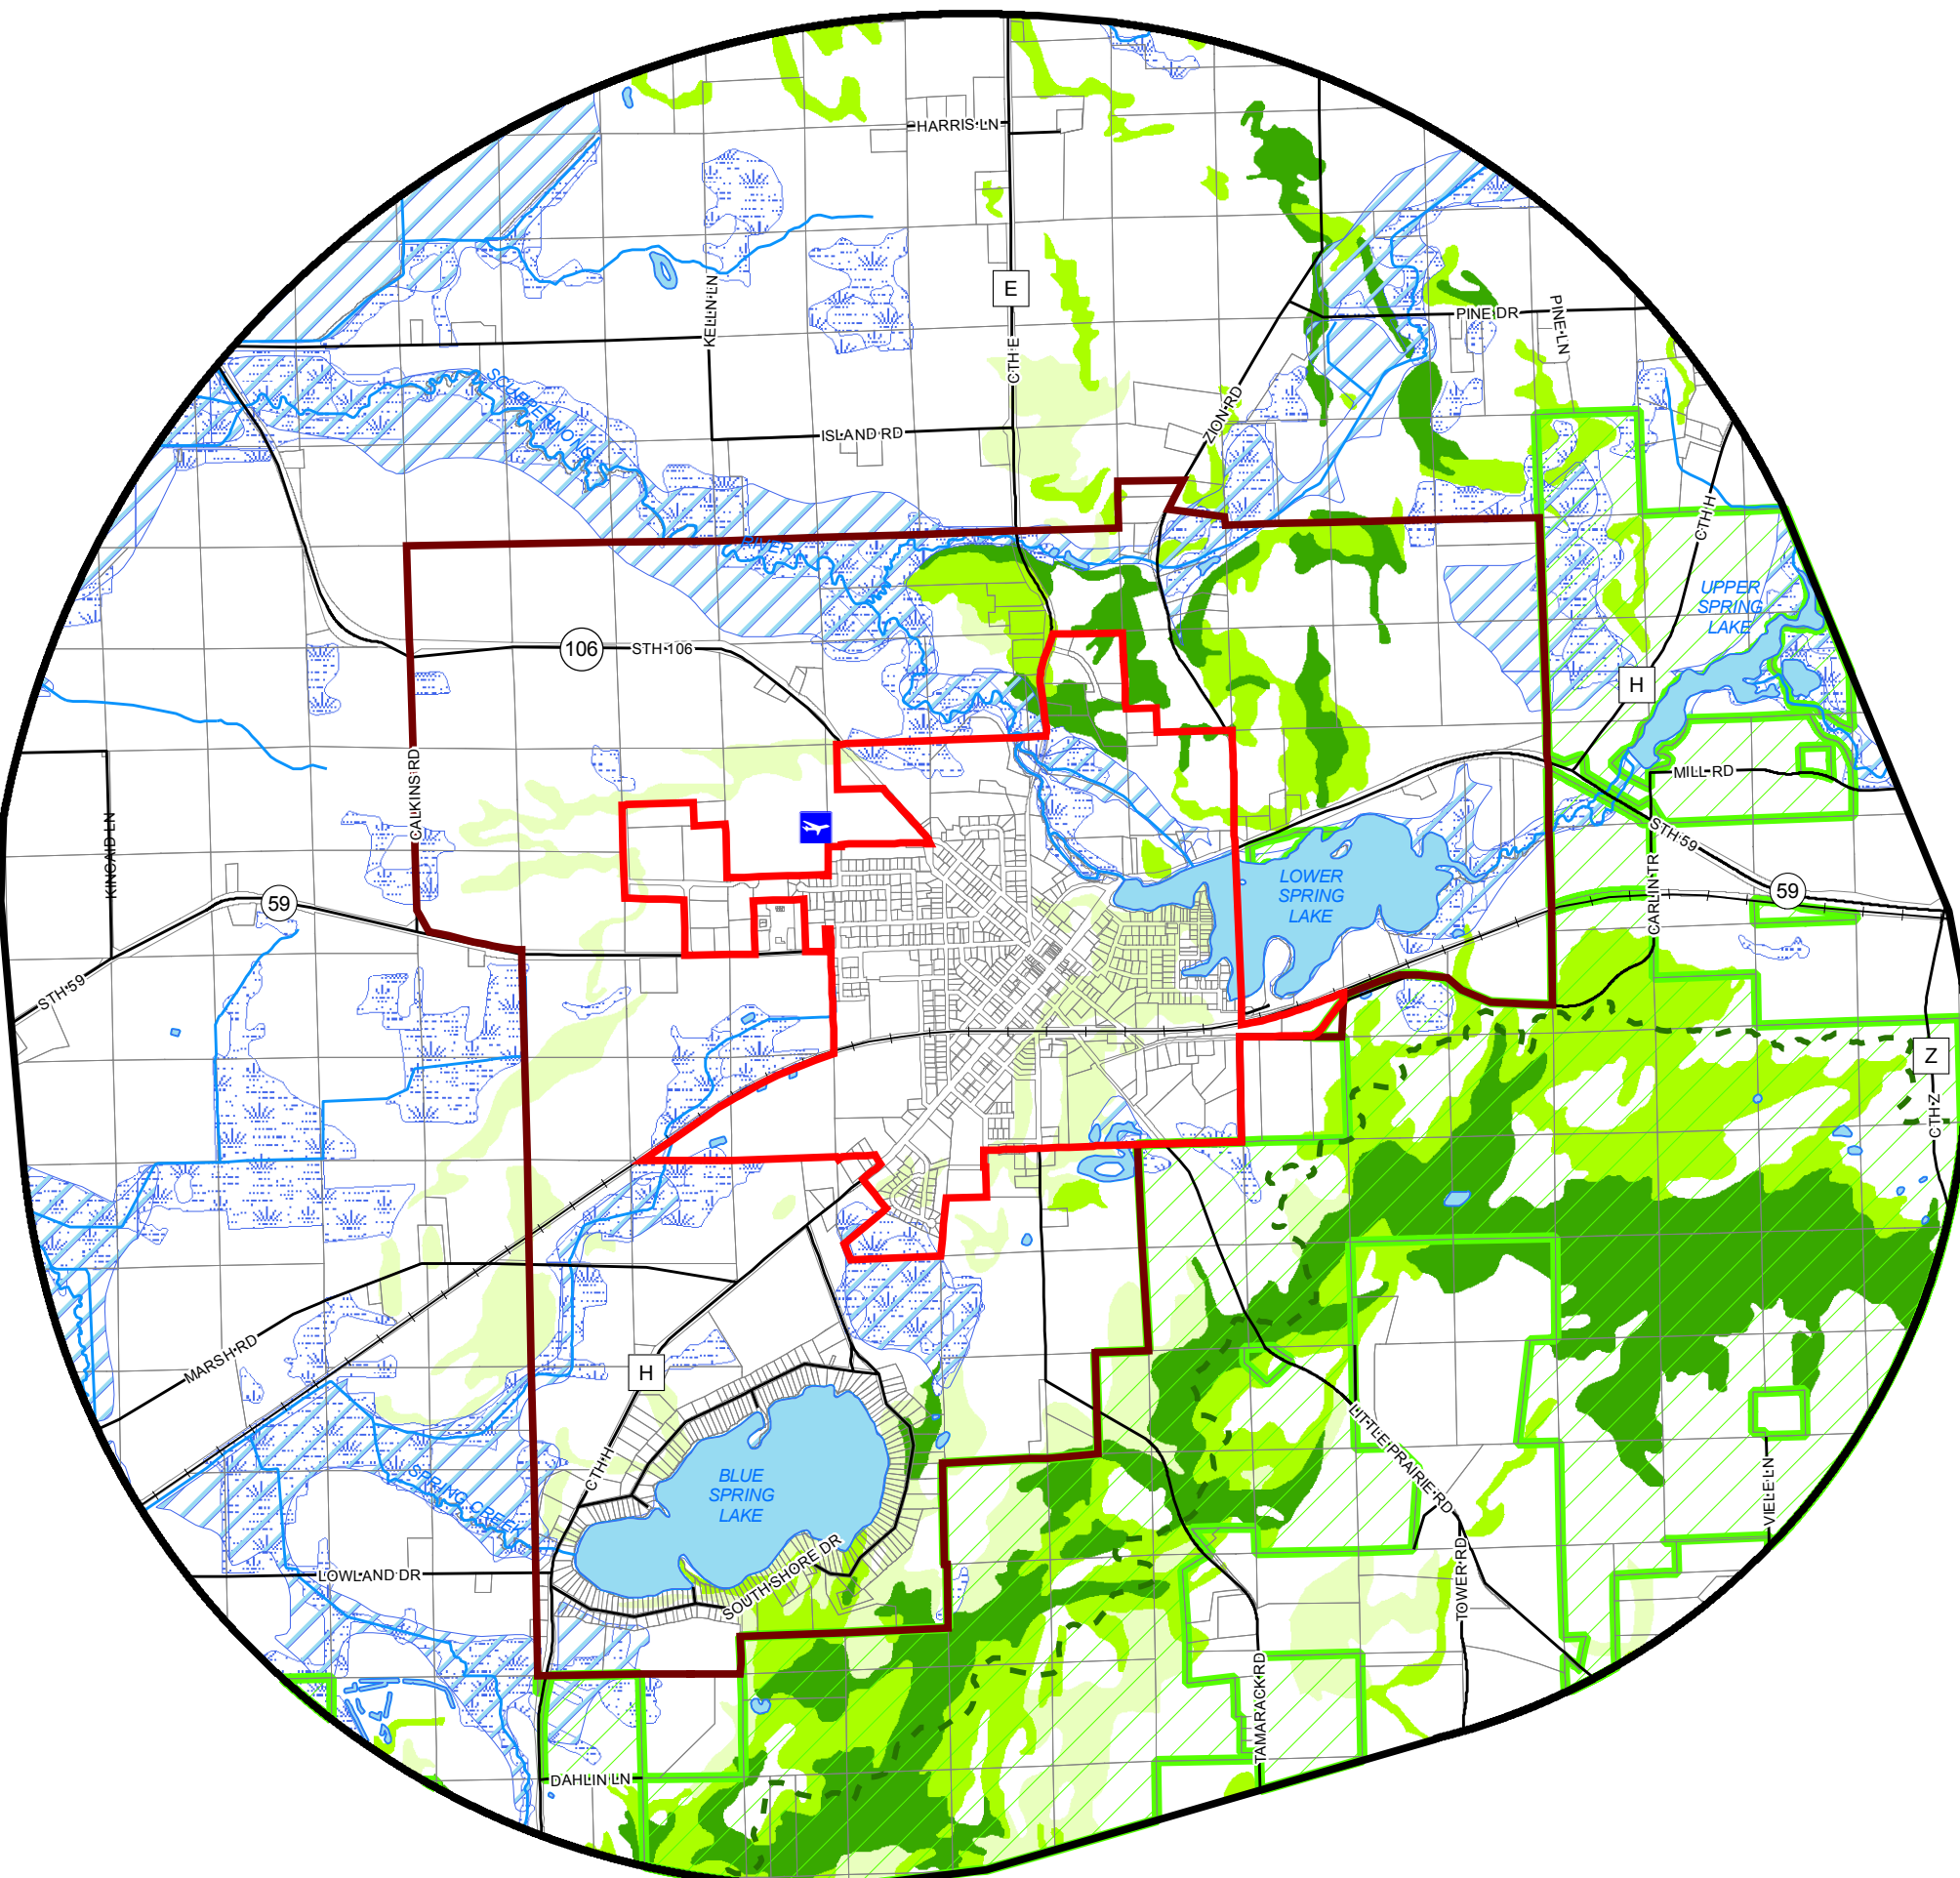

# Village of Palmyra Jefferson County, Wisconsin Map 5: Development Limitations

**Legend**

Planning Area	Airport
20-Year Urban Service Area	Ice Age Trail
Village of Palmyra	Railroad
Tax Parcels	Roads
Open Water	Streams
Kettle Moraine State Forest	
Floodplain	
Wetland	
<b>Steep Slopes</b>	
20-45	
12-20	
6-20	

**Sources:**

- Base map data provided by Jefferson County.
- Steep Slopes provided by Jefferson County.
- Wetland data provided by WIDNR/Jefferson County.
- Floodplains data provided by FEMA/Jefferson County.
- 20 year Urban Service Area data provided by Jefferson County.