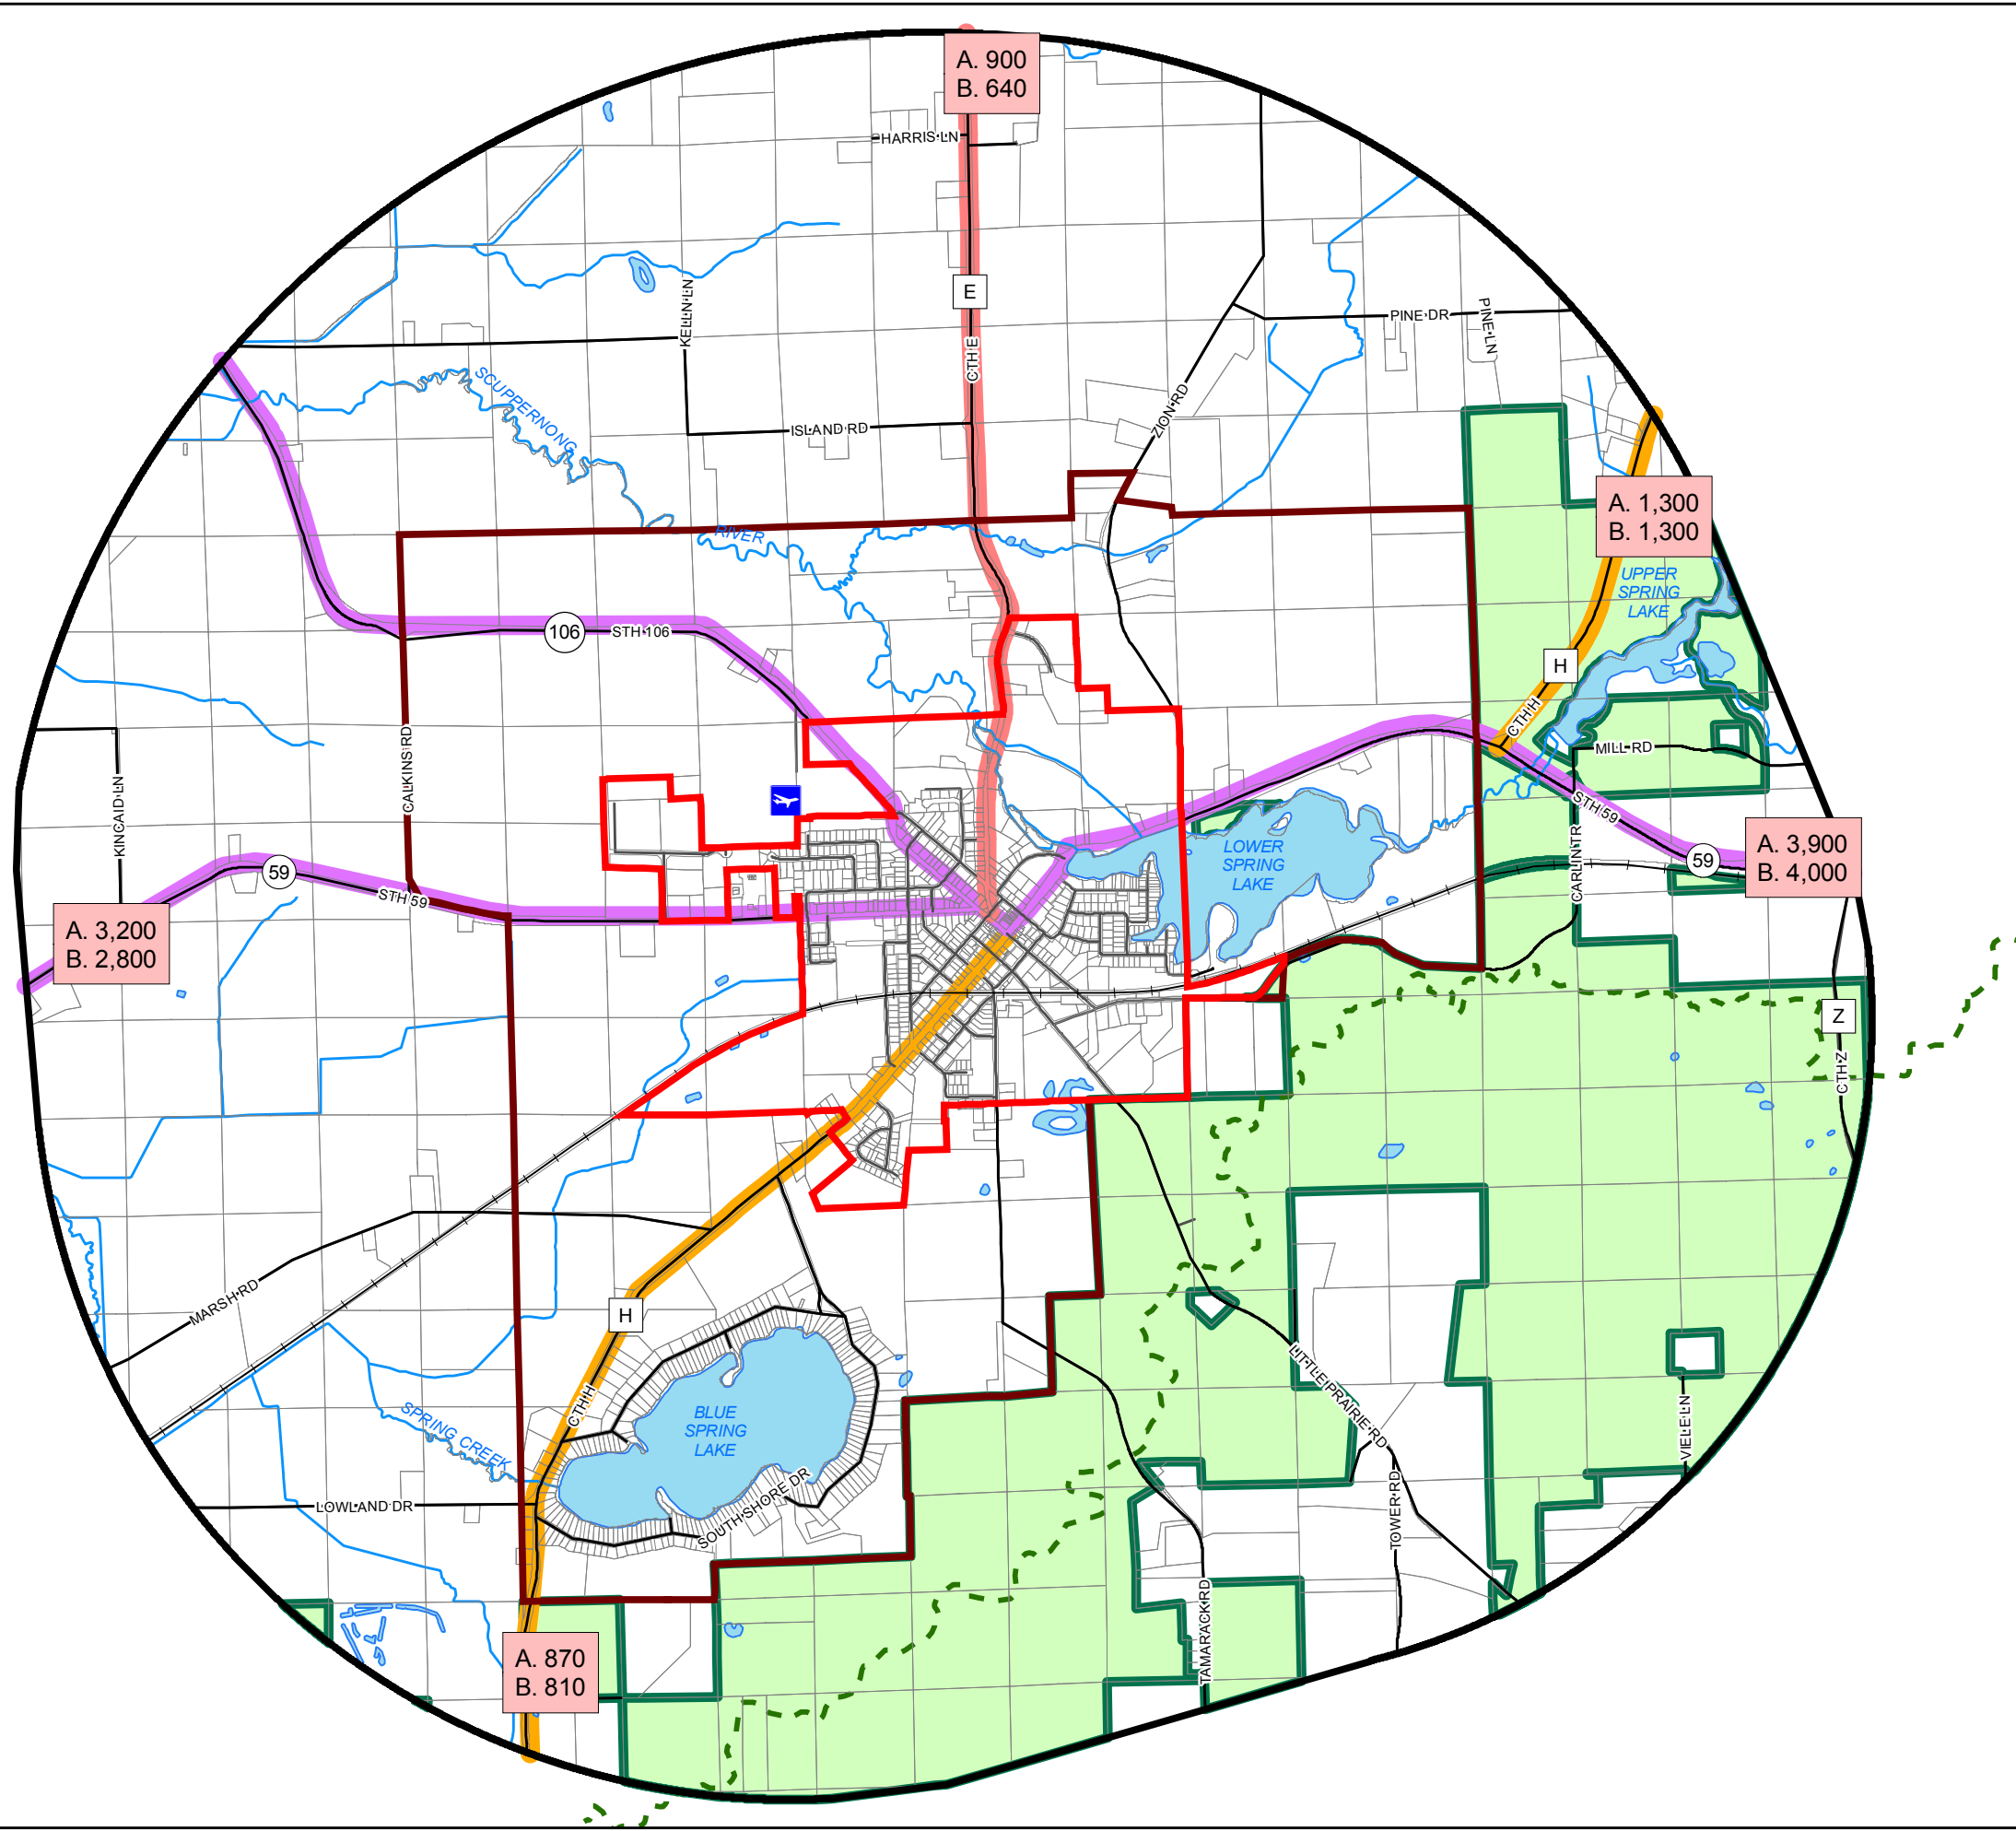

Village of Palmyra Jefferson County, Wisconsin Map 2: Transportation Facilities

Legend

- Planning Area
- 20-Year Urban Service Area
- Village of Palmyra
- Tax Parcels
- Open Water
- Kettle Moraine State Forest
- Airport
- Ice Age Trail
- Roads
- Railroad
- Streams

National Functional Classification

- Rural Minor Arterial
- Rural Major Collector
- Rural Minor Collector
- Rural Local

Average Daily Traffic
A. 2004
B. 2000

Sources:

- Base map data provided by Jefferson County.
- NFC and Traffic Counts data provided by WisDOT.
- 20 year Urban Service Area data provided by Jefferson County.