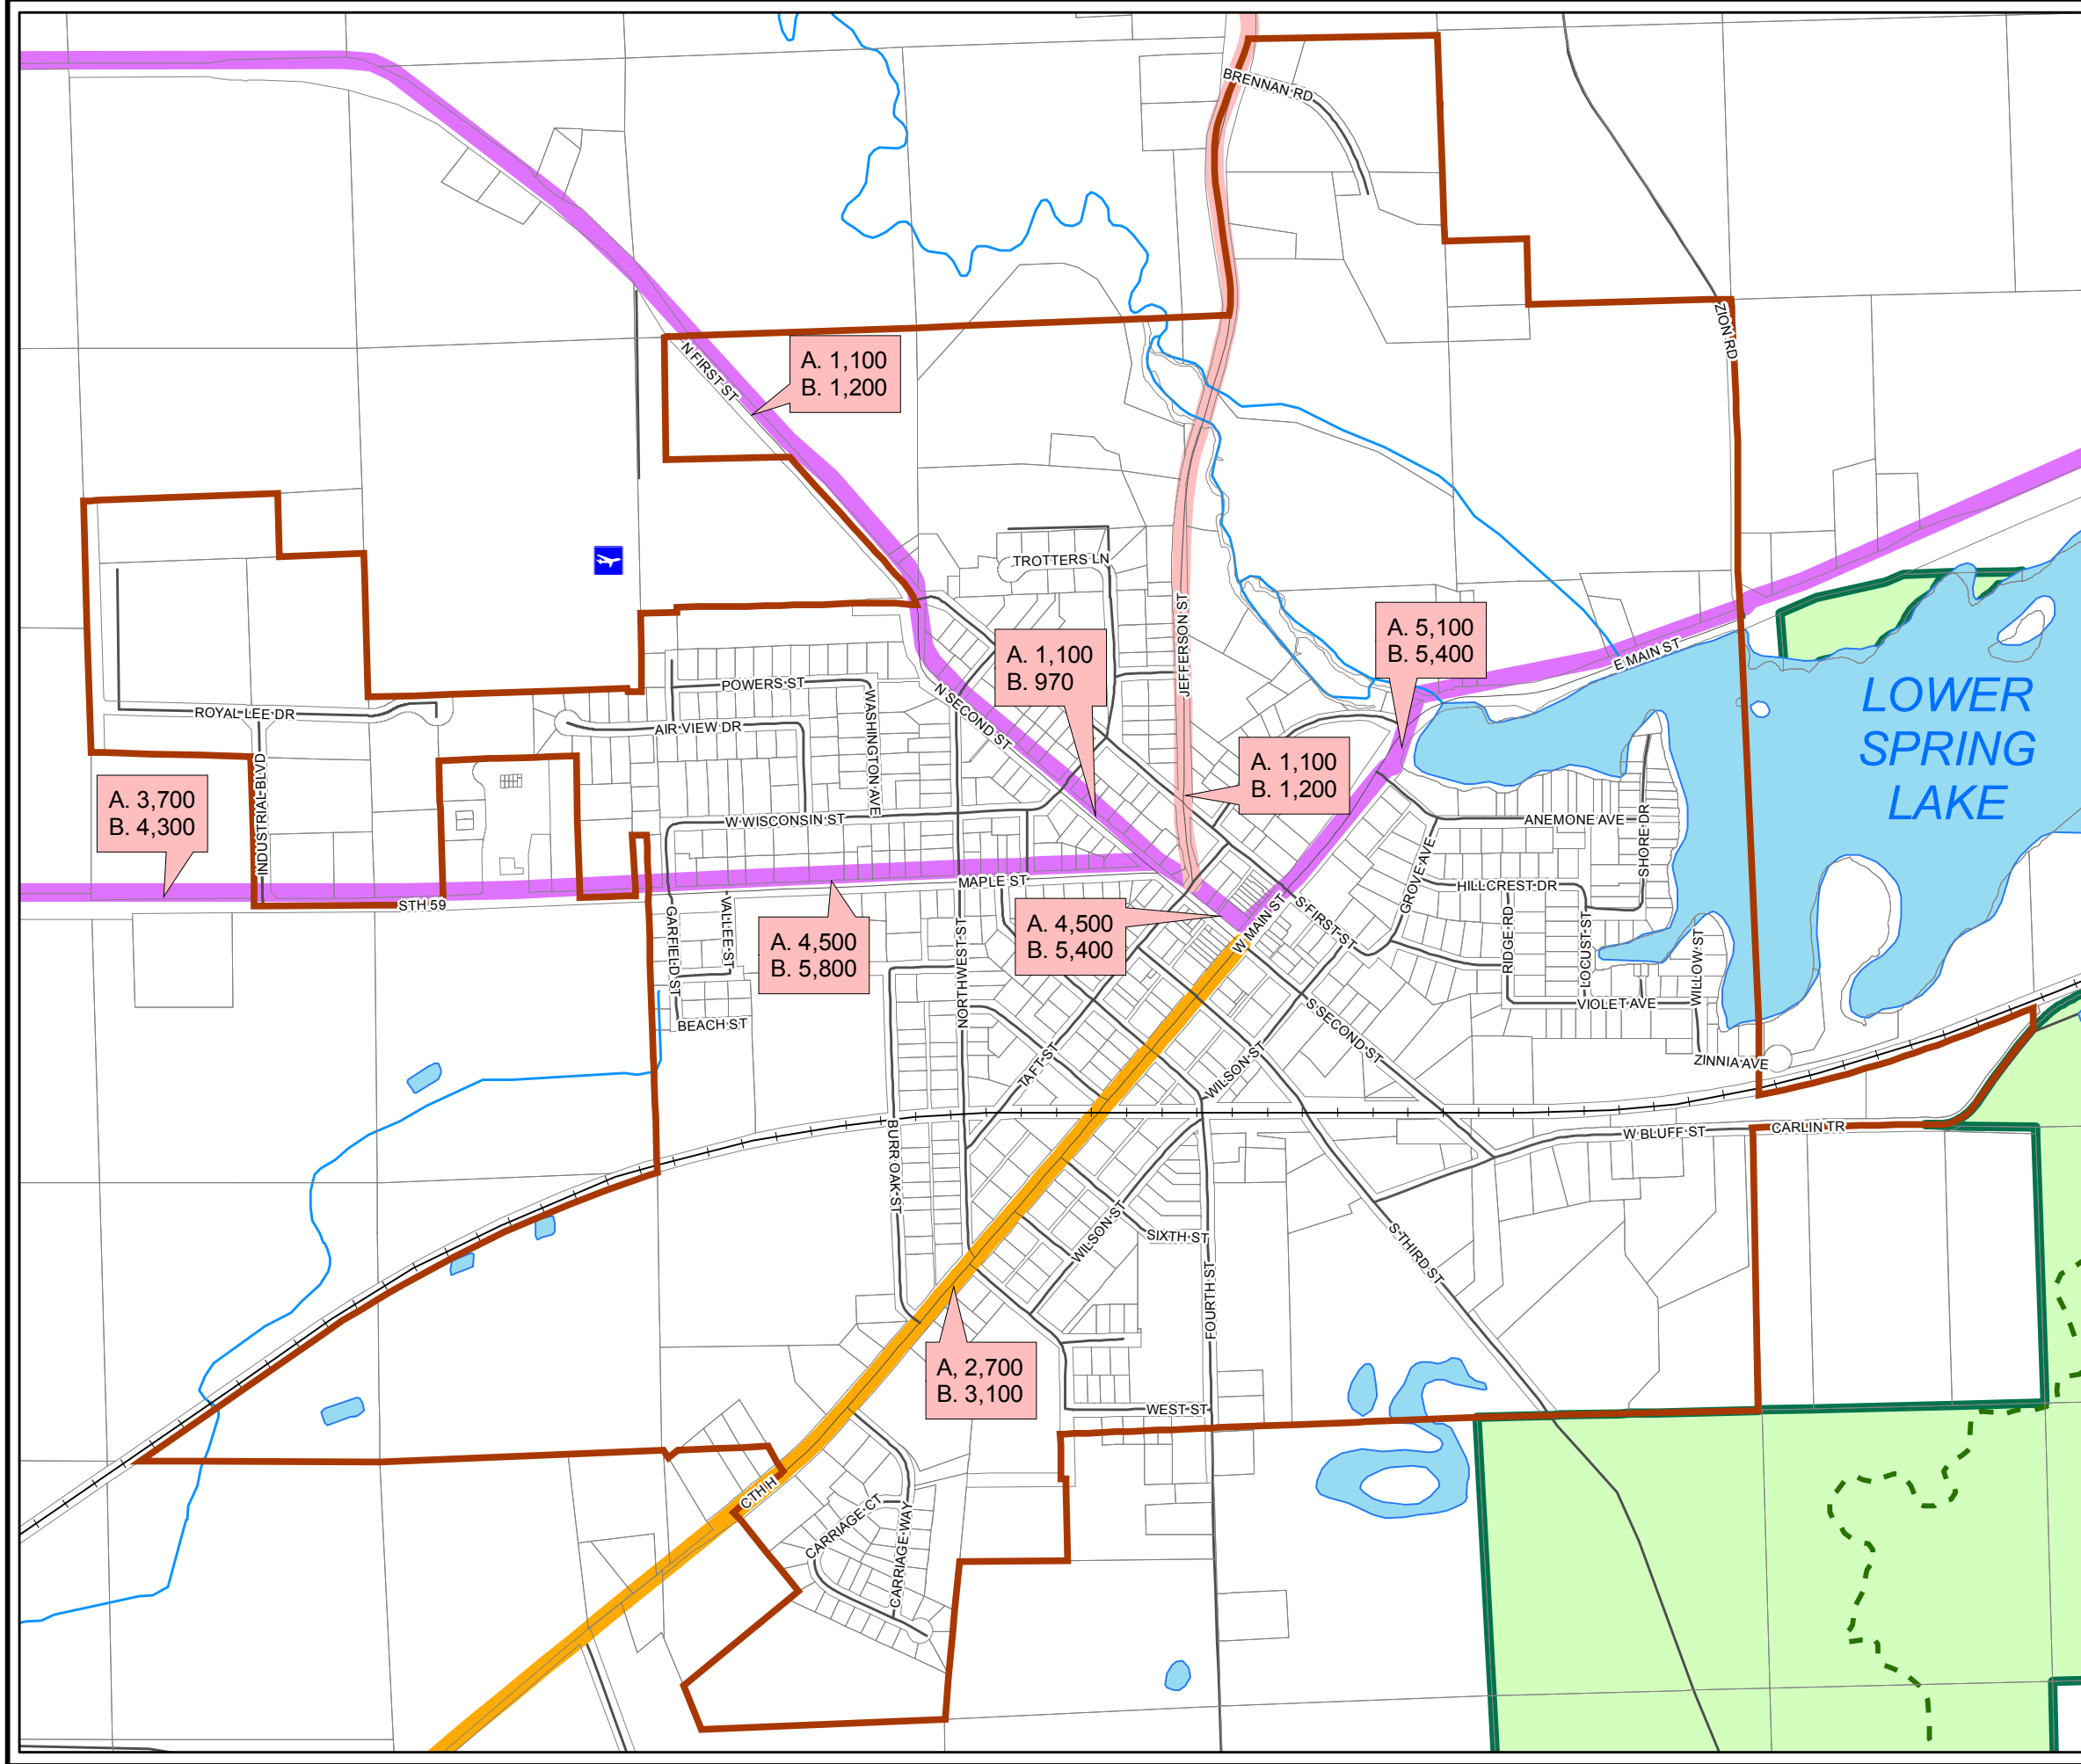

# Village of Palmyra Jefferson County, Wisconsin Map 2a: Transportation Facilities Inset

### Legend

- Village of Palmyra
- Tax Parcels
- Open Water
- Kettle Moraine State Forest
- Airport
- Railroad
- Railroad
- Streams

#### National Functional Classification

- Rural Minor Arterial
- Rural Major Collector
- Rural Minor Collector
- Rural Local

**Average Daily Traffic**

- A. 2004
- B. 2000

**Sources:**

- Base map data provided by Jefferson County.
- NFC and Traffic Counts data provided by WisDOT.

Drafted: LSR  
Date: 01-07-08  
Data: Provided by Jefferson Co. LIO  
File: /city/palmyra/gis/TransFac\_Inset.mxd