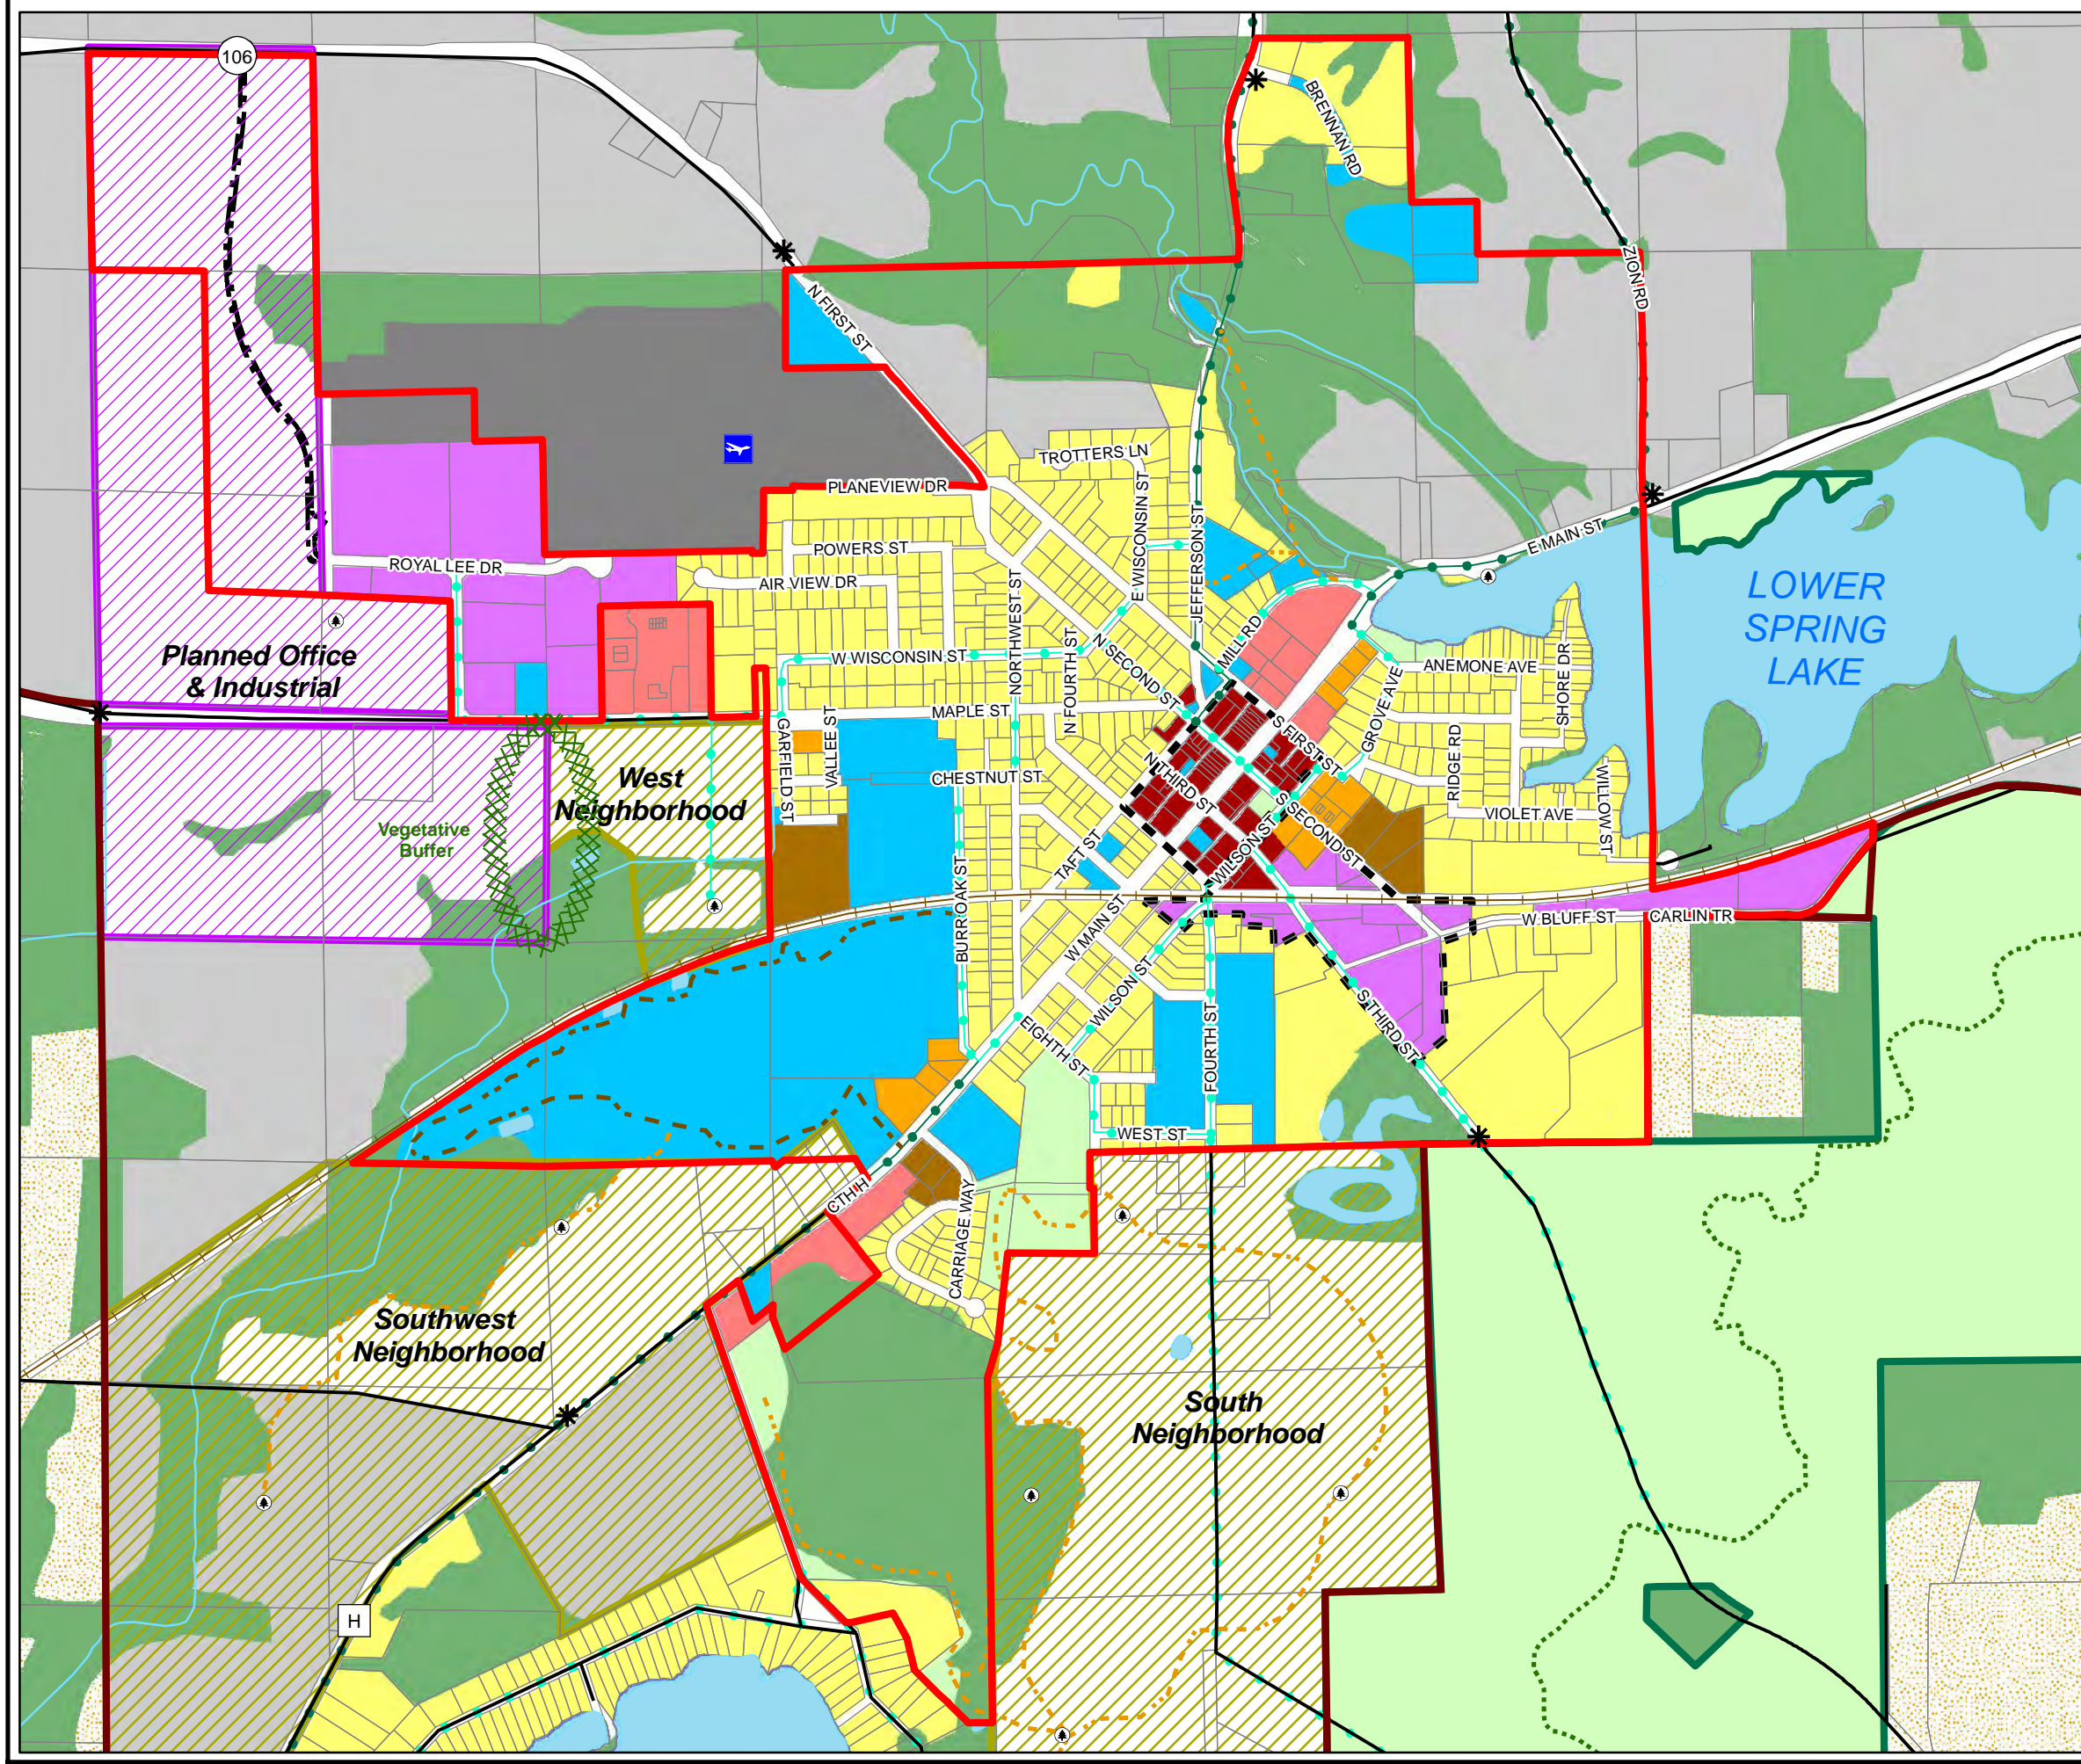

# Village of Palmyra Jefferson County, Wisconsin Map 6a: Future Land Use Inset

### Legend

Village of Palmyra	Environmental Corridor
20-Year Urban Service Area	Agricultural Preservation
Tax Parcels	Transitional Agriculture
Airport	Residential Low Density
Roads	Residential Medium Density
Railroad	Residential High Density
Lakes	Downtown Mixed Use
Streams	General Commercial
Ice Age Trail	General Industrial
Kettle Moraine State Forest	Parks & Recreation
Proposed Roads*	Public & Institutional
Existing On-Road Bike Route	Airport
Existing Trail	Water
Potential On-Road Bike Route	<b>Growth Areas</b>
Potential Trail Corridor	Planned Neighborhood
Potential Parks	Planned Office & Industrial
Community Gateway Feature	Redevelopment Area

\*Proposed park, trail, and road locations are approximate

**Sources:**

- Base map data provided by Jefferson County.
- 20 year Urban Service Area data provided by Jefferson County.
- Village of Palmyra Comprehensive Outdoor Recreation Plan 2010-2015
- Village of Palmyra Official Map 10-18-11